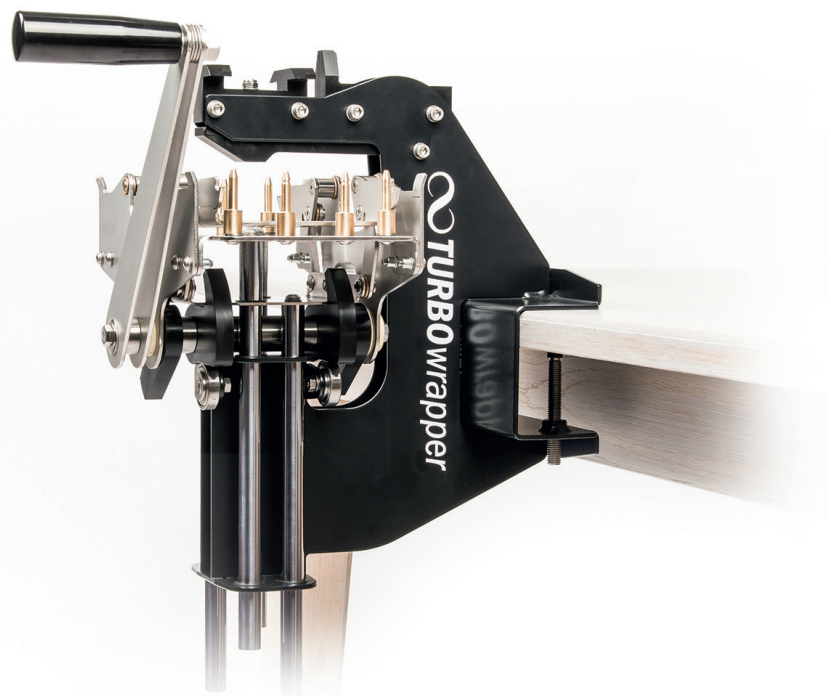

TURBOWRAPPER

Easy, Fast & Efficient

MUG.WRA.TUR.BO

MUG.WRA.TUR.15